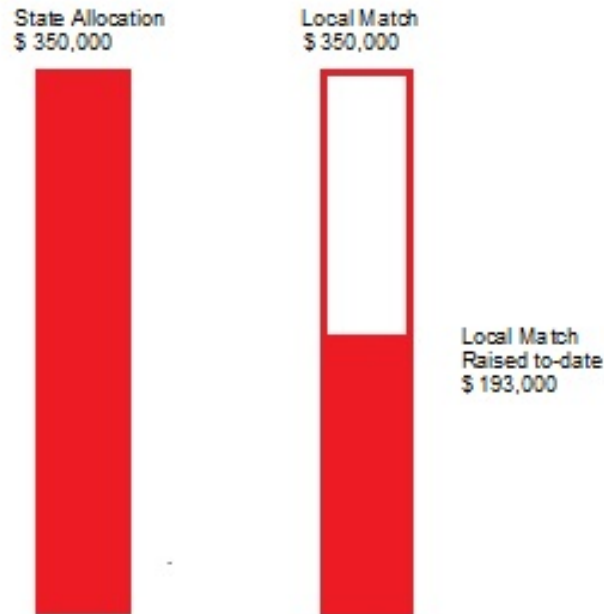

How You Can Help.

The Preble County Historical Society has raised \$ 193,000 including approximately \$ 34,000 in expenditures by the Society. Hence, we have only \$ 157,000 remaining to raise to make the Amphitheater a reality.

Preble County Historical Society
Amphitheater Fundraising Launch
Sunday, October 3, 2010